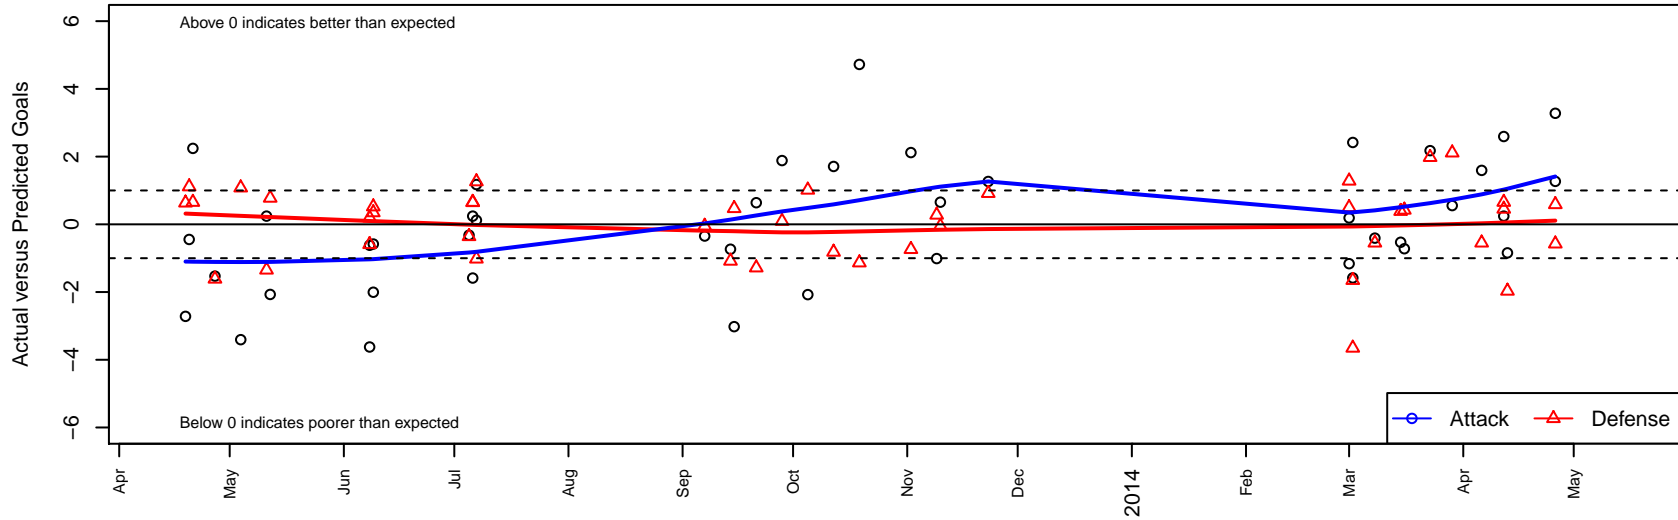

Cobra Deportivo Teca B00
Dots are actual minus expected GF (blue circles) and GA (red triangles).
Blue line is smoothed change in attack strength. Red is smoothed change in defense strength.